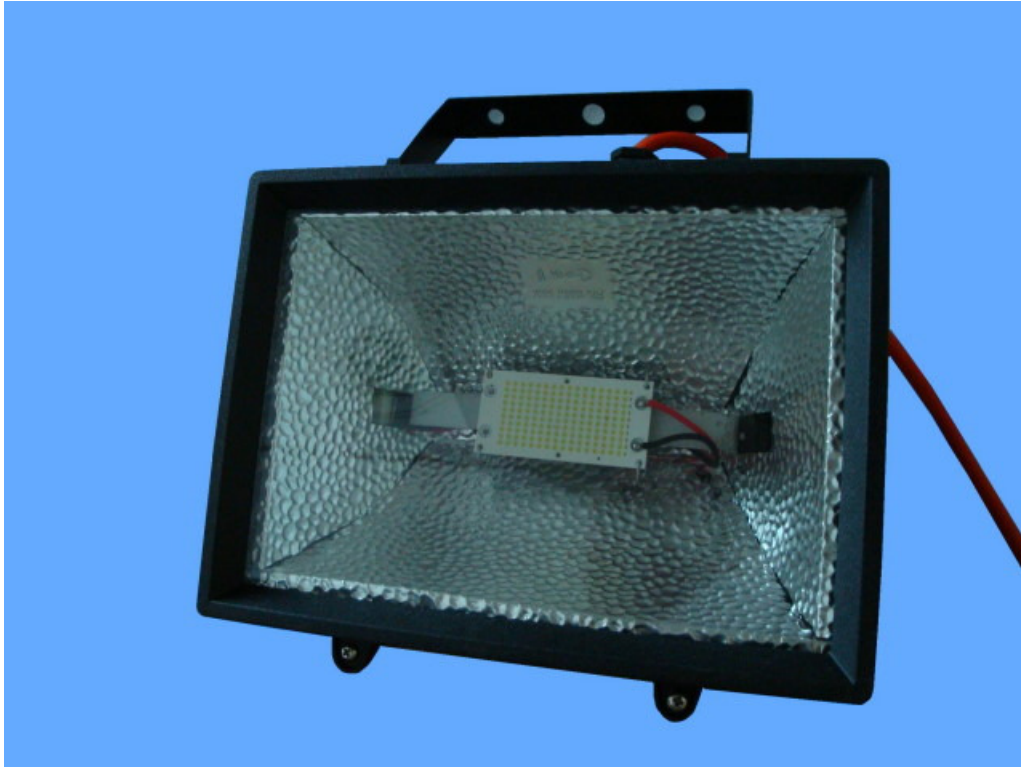

Renewable Energy Group Limited

2301, 23/F, World-Wide House, 19 Des Voeux Road Central, Hong Kong
Tel: (852) 2862-0020 Fax: (852) 2169-6300 www.regrp.com info@regrp.com

REG LED10W – Flood Light.

10Watt LED Flood Light.

REG 10W LED Flood Light.

REG 10W LED Flood Light.	
Specifications:	
LED Lamp	10W
Water resistance	IP55
Illumination	20Lux at 4m
Power source	100-240VAC 50-60Hz